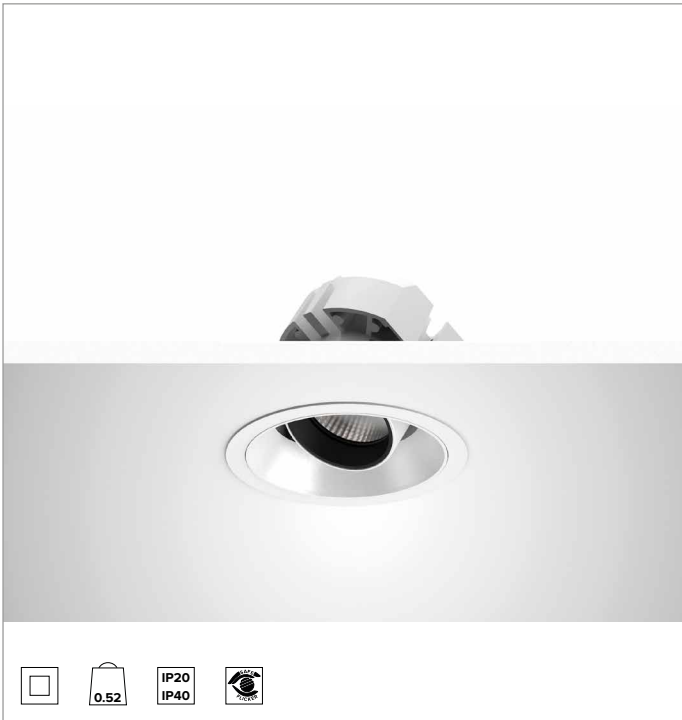

# 1T8736EL | CTEVO ARCHITECTURAL 105

## Adjustable recessed LED projector in a trim version

|        |                 |        |        |            |
|--------|-----------------|--------|--------|------------|
|        | 4000K           | H(m)   | D(m)   | Emax(lx)   |
|        | Ra90            |        | 48°    |            |
|        | Fixture Power   | 20W    | 1      | 0.88 3360  |
|        | Source Flux     | 2451lm | 2      | 1.77 840   |
|        | Fixture Flux    | 1878lm | 3      | 2.65 373   |
|        | Efficacy        | 93lm/W | 4      | 3.53 210   |
| TS1308 | Imax=1378cd/klm | Imax   | 3379cd | 5 4.41 134 |